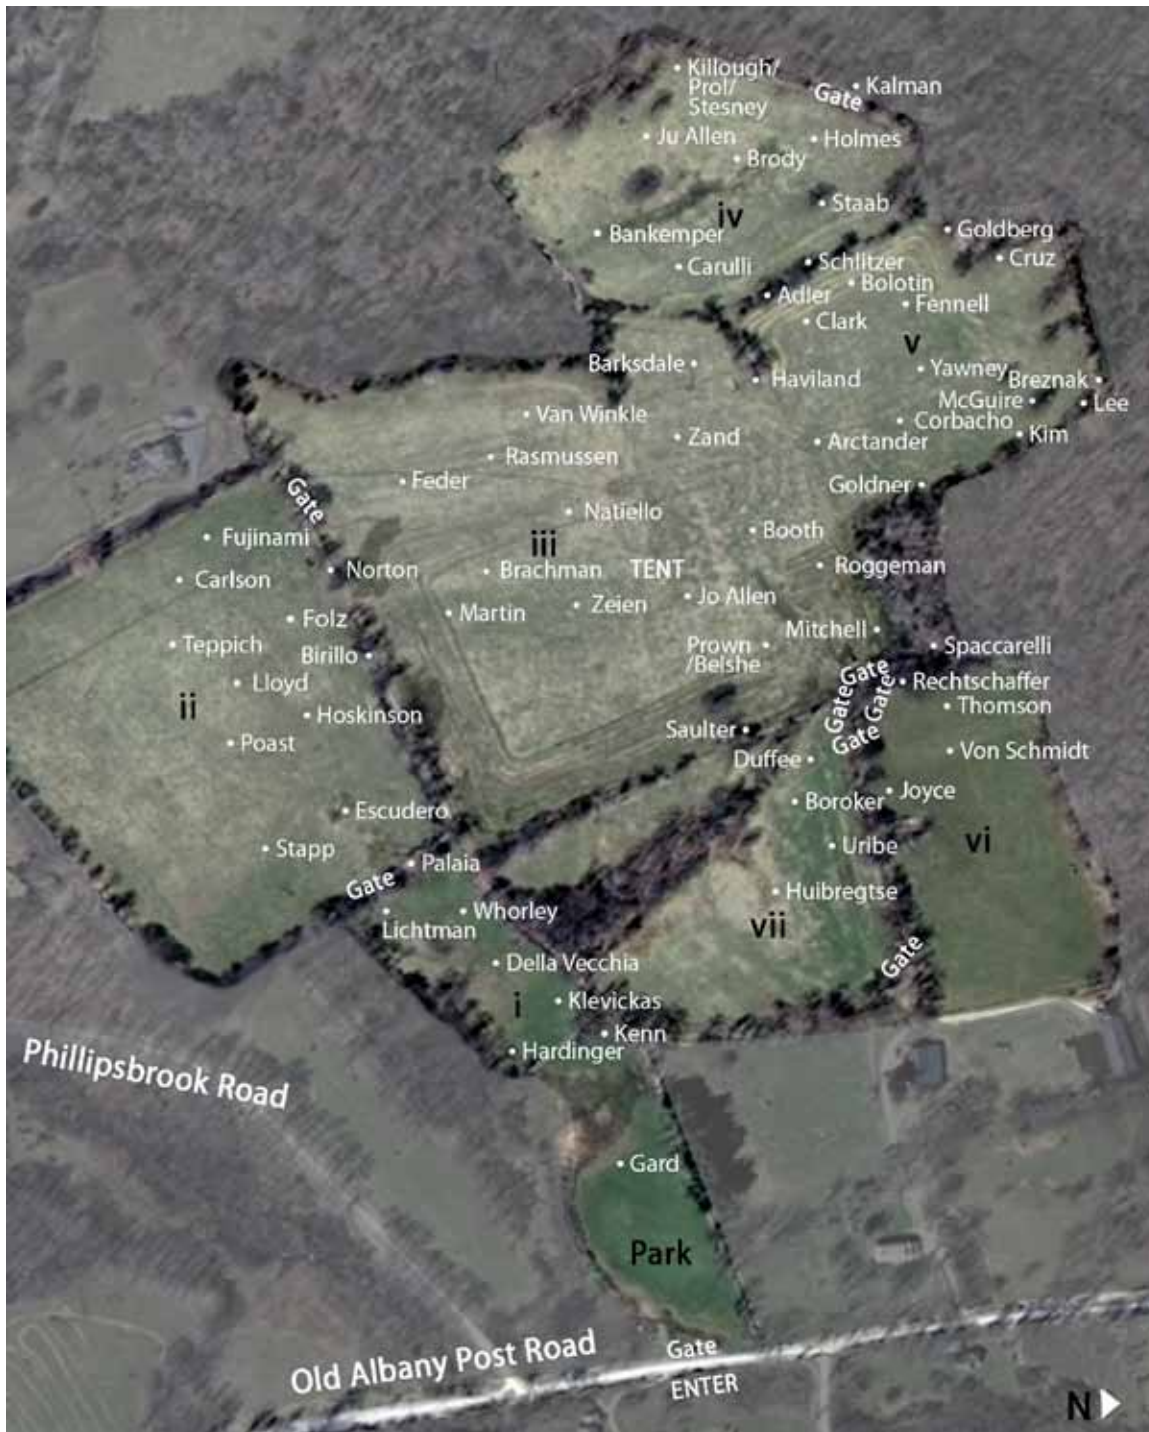

Opening Saturday, September 3, 1-6pm

(Rain Date: September 4 1-6pm)

MidRun Reception Sat. Oct. 1, 1-6pm

(Rain Date: October 2, 1-6pm)

Close of Exhibition Sunday, October 30

with a seasonally appropriate closing.

List of Artists with fields:

Anna Adler-v	Elena Kalman-iv
Justin Allen-iv	Dana Kenn-i
John Allen-iii	Larissa Killough-iv
Eric Arctander-v	*Mikyung Kim-v
Joan Bankemper-iv	Bernard Klevickas-i
Elizabeth Barksdale-ii	Yen-Hua Lee-v
Curt Belshe-iii	Nina Lichtman-i
Ben Birillo-ii	Jim Lloyd-ii
Lea Bolotin v	John Martin-iii
Cindy Booth iii	Mick McGuire-v
Susan Boroker vii	Michael A. Natiello-iii
Richard Brachman iii	C. Michael Norton-ii
Lisa Breznak v	Franc Palaia-i
Jo-Ann Brody iv	Michael Poast-ii
Jodi Carlson ii	Rick Prol-iv
Diana Carulli iv	Lise Prown-iii
Ursula Clark v	Bryan Rasmussen-iii
Giancarlo Corbacho v	Sheilah Rechtshaffer-iv
Ada Cruz v	Herman Roggeman-iii
Augie Della Vecchia i	Cassandra Saulter-iii
Victoria Duffee vii	Fred Schlitzer-v
Florencia Escudero ii	Stephen Spaccarelli-iii
Geoff Feder iii	Roy Staab-iv
Andy Fennell v	Kevin Stapp-ii
Dennis Folz ii	Fred Stesney-iv
Rieko Fujinami ii	Naomi Teppich-ii
Carla Goldberg v	Jim Thomson-iv
Janet Goldner v	Alex Uribe-vii
Ruth Hardinger i	Robert Van Winkle-iii
Sarah Haviland v	Chuck von Schmidt-vi
Tom Holmes iv	Eva Whorley-i
Cathrin Hoskinson ii	Max Yawney-v
Ann Huibregtse vii	Lily Zand-iii
Thom Joyce-vi	Grey Zeien-iii

Names in green are Collaborative Concepts Project Committee.

* College Program for Advanced Environmental Art